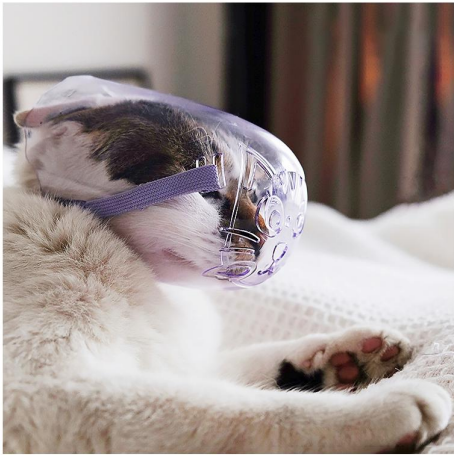

PM-4906

Size: S, M, L
other customized sizes.