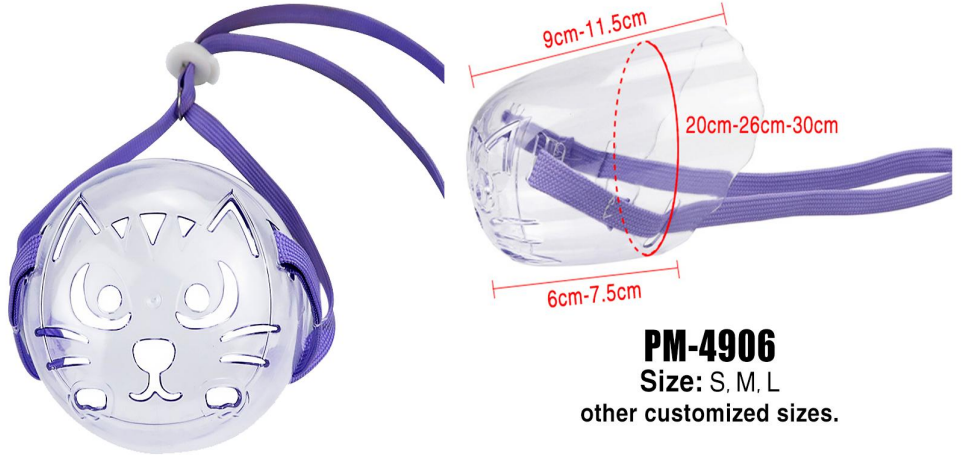

**PM-4904**

**Size:** 1. Depth: 68cm width: 63cm height: 78cm weight: 53cm  
2. Depth: 82cm width: 76cm height: 104cm weight: 68cm  
3. Depth: 88cm width: 84cm height: 110cm weight: 75cm  
4. Depth: 108CM width: 93cm height: 125cm weight: 115cm  
5. Depth: 112cm width: 107cm height: 143cm weight: 128cm  
6. Depth: 125cm width: 125cm height: 154cm weight: 183cm  
**other customized sizes.**

**PM-4905**

**Size:** S: Head perimeter 24cm, Mouth length: 8cm  
M: Head perimeter 26cm, Mouth length: 9cm  
L: Head perimeter 30cm, Mouth length: 11cm  
other customized sizes.

**PM-4906**

**Size:** S, M, L  
other customized sizes.

### PM-4909

**Size:** 1. Depth: 68cm width: 63cm height: 78cm  
2. Depth: 82cm width: 76cm height: 104cm  
3. Depth: 88cm width: 84cm height: 110cm  
4. Depth: 108CM width: 93cm height: 125cm  
5. Depth: 112cm width: 107cm height: 143cm  
6. Depth: 125cm width: 125cm height: 154cm  
other customized sizes.