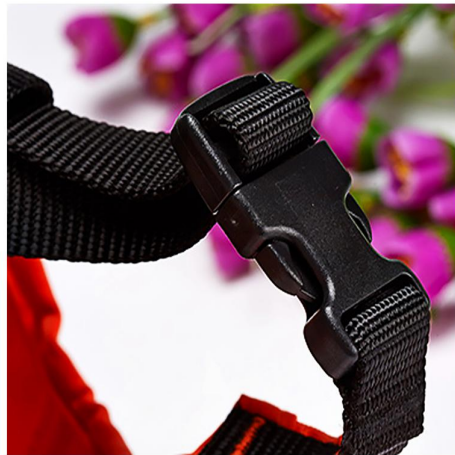

PM-4901

Size: S: Mouth circumference 12cm, Head perimeter 17-27cm
M: Mouth circumference 15cm, Head perimeter 17-33cm
L: Mouth circumference 16cm, Head perimeter 20-35cm
other customized sizes.